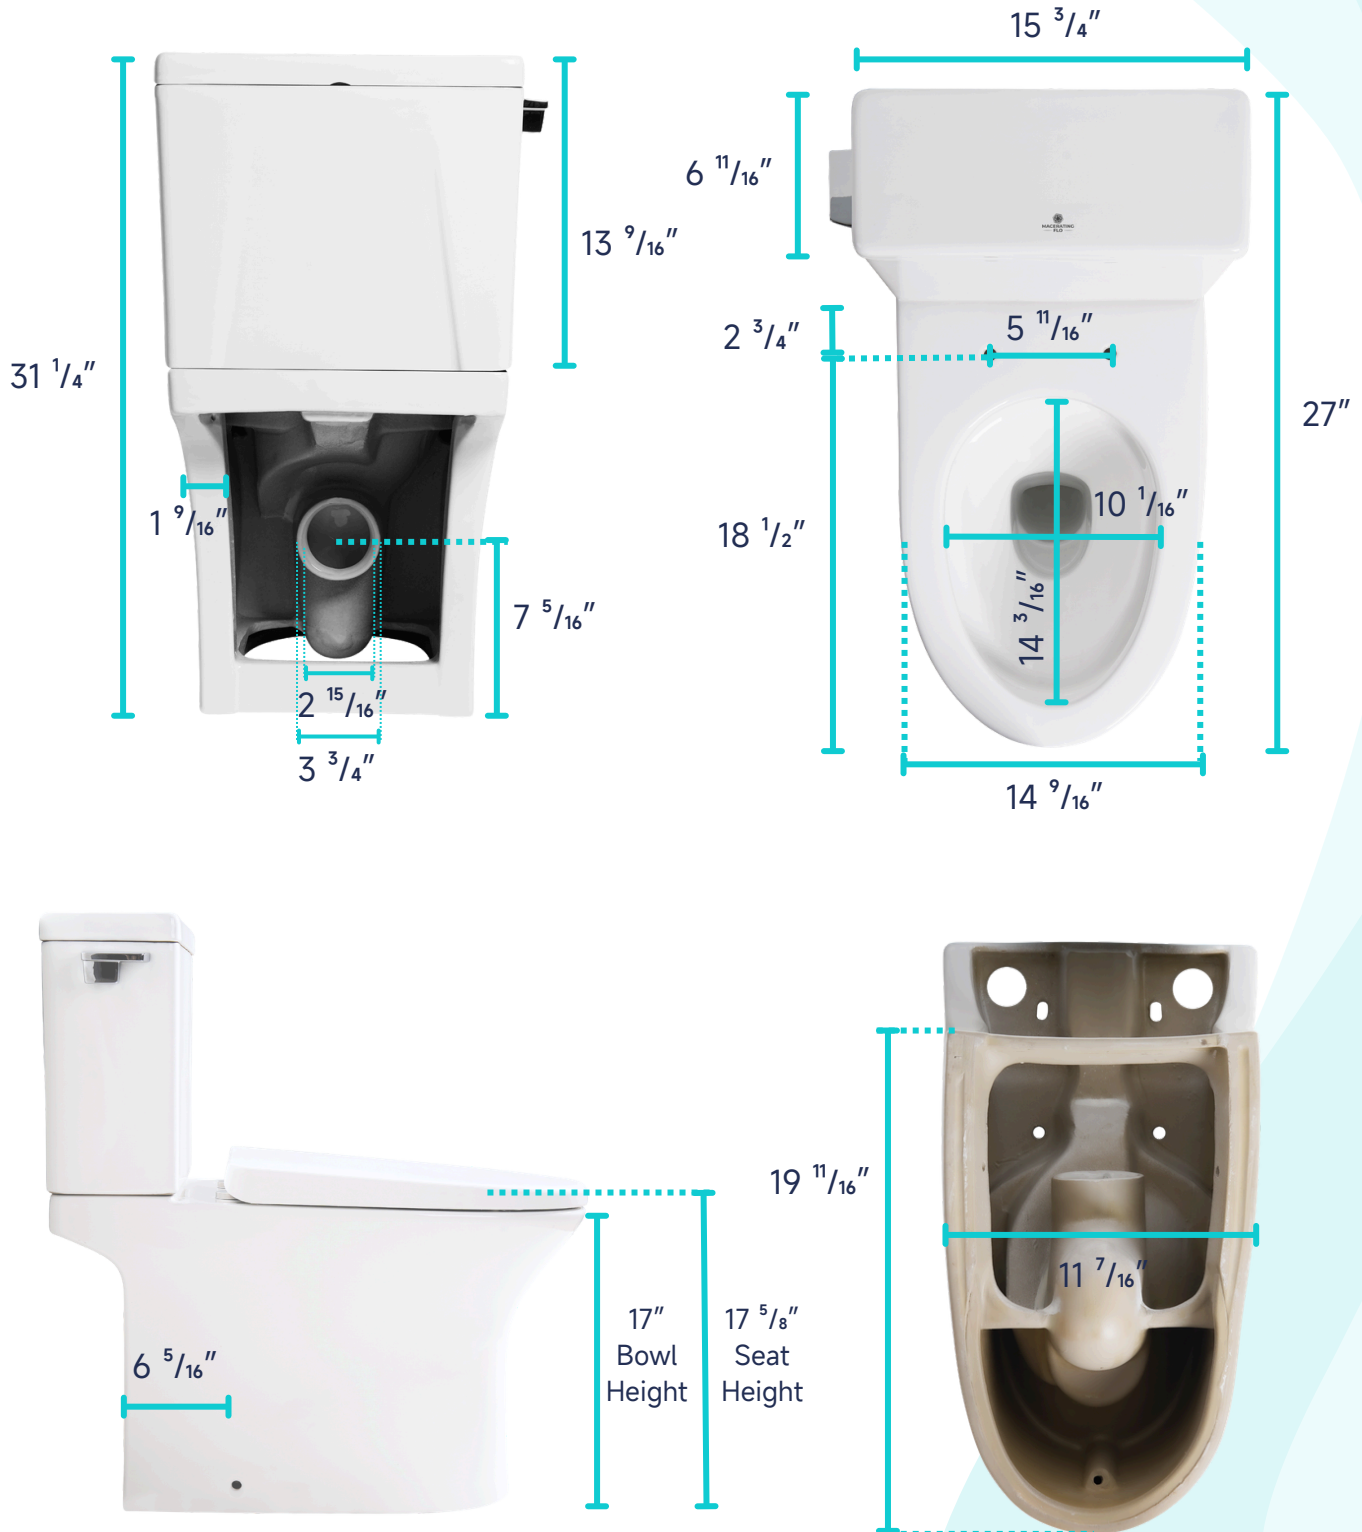

MF000R7

Two-Piece Toilet

FEATURES :

- Rear Discharge Two-Piece Toilet
- Chair-Height (17 ⁵/₈)
- Tornado Rimless Flushing
- 18 ¹/₂” Comfortable Elongated Bowl
- Left-Handed Flush Lever

SPECIFICATIONS :

- **N.W:** 69.8 LB
- **Dimension:** 27”L * 31 ¹/₄”H * 15 ³/₄”W
- **Trap Type:** P-trap
- **Flush Type:** Rimless Flush
- **Flush Rate:** 1.28 GPF
- **Waste Outlet:** Wall
- **Seat Shape:** Elongated
- **Installation Type:** Floor Mounted
- **Quality Assurance:** Limited 2-Year

	Bowl	Water Tank	Toilet Seat	Extension Pipes
Material	Ceramic	Ceramic	Polypropylene	Polypropylene
Color	White	White	White	White
Weight	61.1 LB	31.3 LB	4.2 LB	2.3 LB

PACKAGE INCLUDED :

Toilet Bowl

Floor Mounting Kit

Extension Pipes

Water Tank
(Fill Valve And Flapper Kit
Pre-installed)

Tank-To-Bowl Gasket

Flush Lever

Toilet Seat

Seat Mounting Kit

Adapter

**MACERATING
FLO**

Innovation For A Better Flow

DIMENSIONAL DIAGRAM :

DIMENSIONAL DIAGRAM :

ABOUT WATER INLETS:

**MACERATING
FLO**

Innovation For A Better Flow

DIMENSIONAL DIAGRAM :

EXTENSION PIPES: