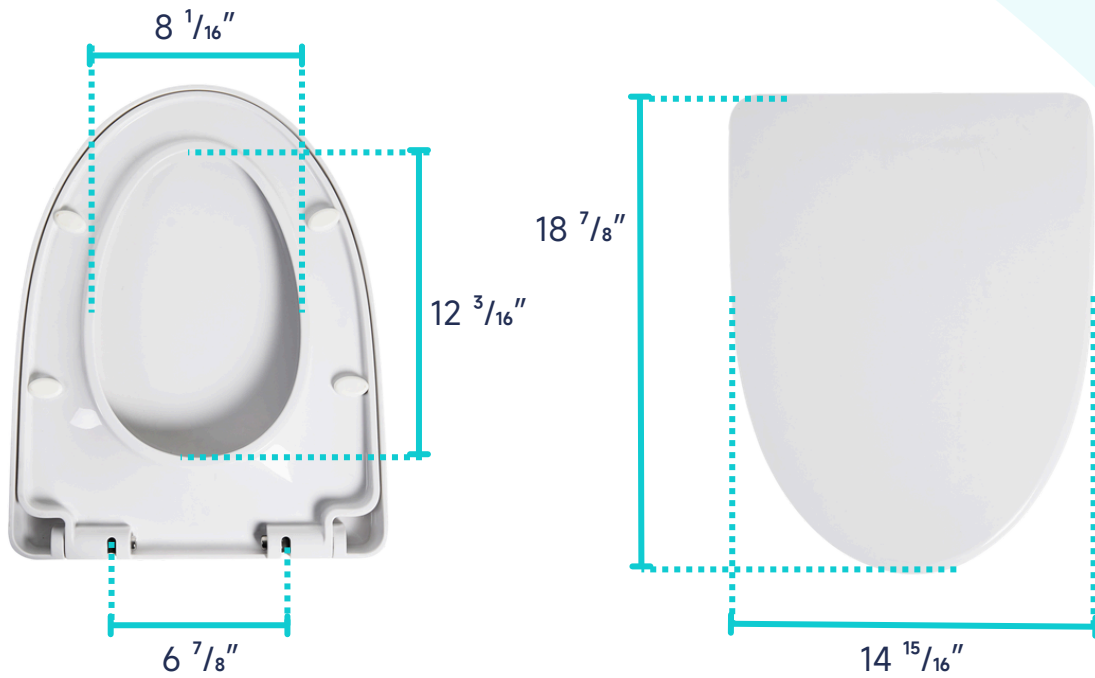

MF000R7

Two-Piece Toilet

FEATURES :

- Rear Discharge Two-Piece Toilet
- Chair-Height (17 ⁵/₈)
- Tornado Rimless Flushing
- 18 ¹/₂” Comfortable Elongated Bowl
- Left-Handed Flush Lever

SPECIFICATIONS :

- **N.W:** 69.8 LB
- **Dimension:** 27”L * 31 ¹/₄”H * 15 ³/₄”W
- **Trap Type:** P-trap
- **Flush Type:** Rimless Flush
- **Flush Rate:** 1.28 GPF
- **Waste Outlet:** Wall
- **Seat Shape:** Elongated
- **Installation Type:** Floor Mounted
- **Quality Assurance:** Limited 2-Year

	Bowl	Water Tank	Toilet Seat	Extension Pipes
Material	Ceramic	Ceramic	Polypropylene	Polypropylene
Color	White	White	White	White
Weight	61.1 LB	31.3 LB	4.2 LB	2.3 LB

PACKAGE INCLUDED :

Toilet Bowl

Floor Mounting Kit

Extension Pipes

Water Tank
(Fill Valve And Flapper Kit
Pre-installed)

Tank-To-Bowl Gasket

Flush Lever

Toilet Seat

Seat Mounting Kit

Adapter

**MACERATING
FLO**

Innovation For A Better Flow

DIMENSIONAL DIAGRAM :

DIMENSIONAL DIAGRAM :

ABOUT WATER INLETS:

**MACERATING
FLO**

Innovation For A Better Flow

DIMENSIONAL DIAGRAM :

EXTENSION PIPES: