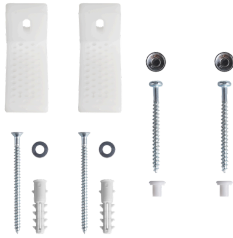

MF000R7

Two-Piece Toilet

FEATURES :

- Rear Discharge Two-Piece Toilet
- Chair-Height (17 ⁵/₈)
- Tornado Rimless Flushing
- 18 ¹/₂” Comfortable Elongated Bowl
- Left-Handed Flush Lever

SPECIFICATIONS :

- **N.W:** 69.8 LB
- **Dimension:** 27”L * 31 ¹/₄”H * 15 ³/₄”W
- **Trap Type:** P-trap
- **Flush Type:** Rimless Flush
- **Flush Rate:** 1.28 GPF
- **Waste Outlet:** Wall
- **Seat Shape:** Elongated
- **Installation Type:** Floor Mounted
- **Quality Assurance:** Limited 2-Year

	Bowl	Water Tank	Toilet Seat	Extension Pipes
Material	Ceramic	Ceramic	Polypropylene	Polypropylene
Color	White	White	White	White
Weight	61.1 LB	31.3 LB	4.2 LB	2.3 LB

PACKAGE INCLUDED :

Toilet Bowl

Floor Mounting Kit

Extension Pipes

Water Tank
(Fill Valve And Flapper Kit
Pre-installed)

Tank-To-Bowl Gasket

Flush Lever

Toilet Seat

Seat Mounting Kit

Adapter

**MACERATING
FLO**

Innovation For A Better Flow

DIMENSIONAL DIAGRAM :

DIMENSIONAL DIAGRAM :

ABOUT WATER INLETS:

**MACERATING
FLO**

Innovation For A Better Flow

DIMENSIONAL DIAGRAM :

EXTENSION PIPES: