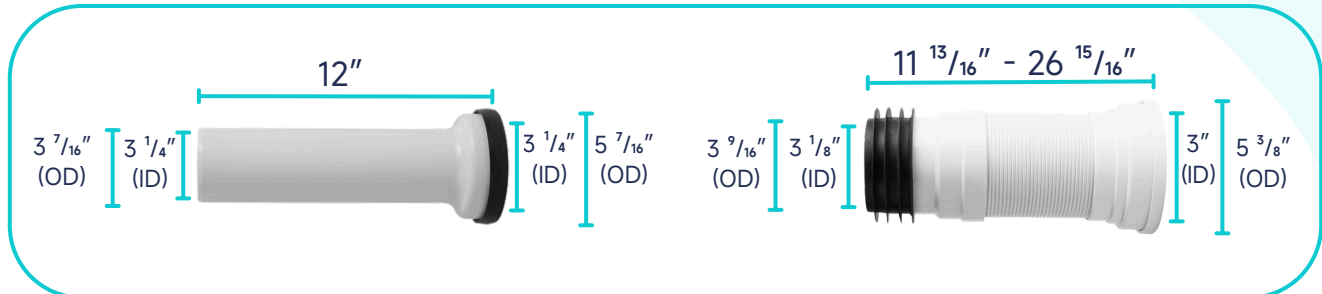

MF000R7

Two-Piece Toilet

FEATURES :

- Rear Discharge Two-Piece Toilet
- Chair-Height (17 ⁵/₈)
- Tornado Rimless Flushing
- 18 ¹/₂” Comfortable Elongated Bowl
- Left-Handed Flush Lever

SPECIFICATIONS :

- **N.W:** 69.8 LB
- **Dimension:** 27”L * 31 ¹/₄”H * 15 ³/₄”W
- **Trap Type:** P-trap
- **Flush Type:** Rimless Flush
- **Flush Rate:** 1.28 GPF
- **Waste Outlet:** Wall
- **Seat Shape:** Elongated
- **Installation Type:** Floor Mounted
- **Quality Assurance:** Limited 2-Year

Innovation For A Better Flow

DIMENSIONAL DIAGRAM :

DIMENSIONAL DIAGRAM :

ABOUT WATER INLETS:

**MACERATING
FLO**

Innovation For A Better Flow

DIMENSIONAL DIAGRAM :

EXTENSION PIPES: